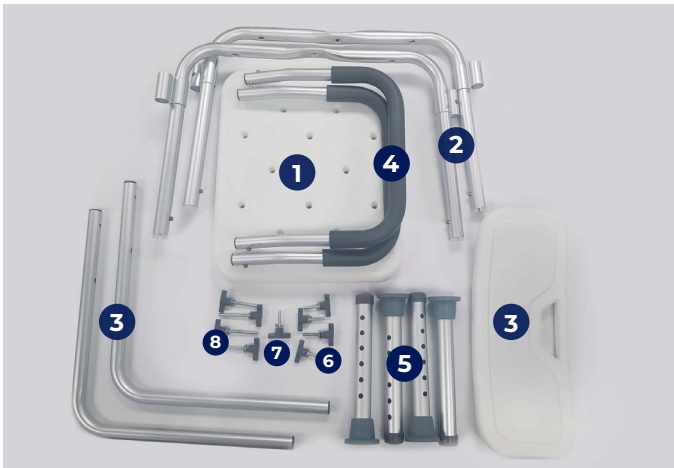

## Carton Contains:

1. Seat (x1)
2. Leg supports (x2)
3. Backrest and supports (x2)
4. Armrests (x2)
5. Adjustable legs (x4)
6. Small hand wheel bolt (x4)
7. Medium hand wheel bolt (x1)
8. Large hand wheel bolt (x4)

## ASSEMBLY INSTRUCTIONS

- 1 Lay seat on a flat surface and mount leg supports across the seat, securing in place with the medium hand wheel bolt **7** in the centre of the seat.

- 2 Fasten back supports **3** in place across leg supports, screw in place in all 4 x corners (through both tubes) with hand wheel bolts (large size) **7**.

NOTE: This applies to the shower chair only. For shower stools, screw hand wheel bolts in the same 4 x corners, not through backrest tubes.

- 3 Fasten leg extension tubes onto leg supports.  
**NOTE:** 1 x leg extension tube has extra holes on it to handle uneven surfaces, please ensure all 4 x legs are at the same height prior to use.

- 4 Fasten armrests into receivers on either side of the frame, ensuring 4 x locking pins (2 x either side) are locked in place.

- 5 Fasten backrest to back supports, fasten in place with 4 x hand wheel bolts (small size).  
**NOTE:** This is only applicable for the Shower Chair, not the Shower Stool.