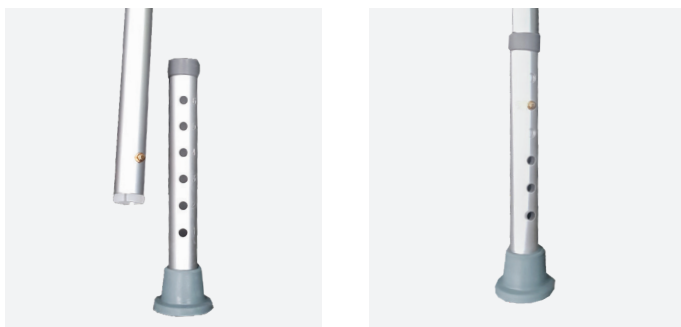

NOTE: Shower stools do not contain backrests or large hand wheel bolts.

## ASSEMBLY INSTRUCTIONS

- 1 Lay seat on a flat surface and mount leg supports across the seat, securing in place with the medium hand wheel bolt **7** in the centre of the seat.

- 2 Fasten back supports **3** in place across leg supports, screw in place in all 4 x corners (through both tubes) with hand wheel bolts (large size) **7**.

NOTE: This applies to the shower chair only. For shower stools, screw hand wheel bolts in the same 4 x corners, not through backrest tubes.

- 3 Fasten leg extension tubes onto leg supports.  
**NOTE:** 1 x leg extension tube has extra holes on it to handle uneven surfaces, please ensure all 4 x legs are at the same height prior to use.