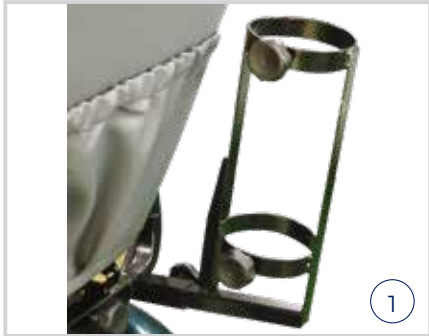

SCOOTER ACCESSORY RANGE

Scoters	1 Oxygen Tank Holder	2 Cane Holder	3 Crutch Holder	4 Sun Shade Canopy	5 Rear Shopping	6 Scooter Flag	7 Cupholder	8 Dust Cover	9 Rear Bucket
HS520									
HS589									
HS828	SCA6686000	SCA668610	SCA668620	SCA668650	SCA668630	SCA668640	—	—	—
HS898									
HS928									
Superlite									
Sonic									
GT	SCA668330	SCA668230	SCA668390	SCA668380	SCA668340	SCA668370	SCA668170	SCA668210	SCA668180
Pathrider