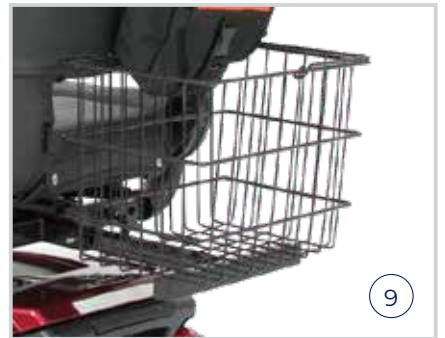

SCOOTER ACCESSORY RANGE

Scoters	1 Oxygen Tank Holder	2 Cane Holder	3 Crutch Holder	4 Sun Shade Canopy	5 Rear Shopping	6 Scooter Flag	7 Cupholder	8 Dust Cover	9 Rear Bucket
HS520									
HS589									
HS828	SCA6686000	SCA668610	SCA668620	SCA668650	SCA668630	SCA668640	—	—	—
HS898									
HS928									
Superlite									
Sonic									
GT	SCA668330	SCA668230	SCA668390	SCA668380	SCA668340	SCA668370	SCA668170	SCA668210	SCA668180
Pathrider