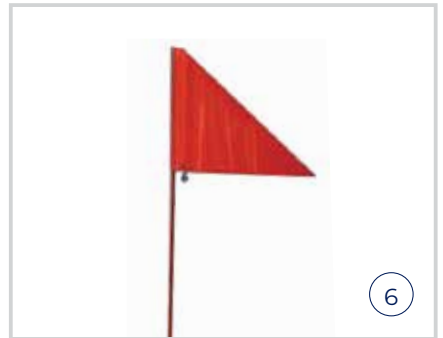

RANGERIDER SCOOTER

MAXI

Rugged and built to last, the Rangerider is everything you want in an outdoor scooter!

Equipped with front and rear suspension, this rear wheel drive scooter is designed for cruising on walking trails or exploring your property. Enjoy total visibility with complete LED lighting. With a user-friendly console and dual hydraulic brakes for added safety, the Rangerider is the perfect way to embrace life in the great outdoors!

2 YEARS WARRANTY

Available in
STONE GREY

Overall Length (mm)	Overall Width (mm)	Seat Width (mm)	Front / Rear Wheel Size (inch)	Max Speed (km/h)	Ground Clearance (mm)	Turning Radius (mm)	Travel Range (km)	Battery Size (V)	Product Weight incl. batteries (kg)
1560	830 x 1300	560	14.5/14.5	10	140	2430	30	2 x 24V 100AH	180

SCT670581
STONE GREY

* Scooter Frame/Motors/Axles/Brakes 2 Years | Battery 6 Months

SCOOTER ACCESSORY RANGE

Scoters	1 Oxygen Tank Holder	2 Cane Holder	3 Crutch Holder	4 Sun Shade Canopy	5 Rear Shopping	6 Scooter Flag	7 Cupholder	8 Dust Cover	9 Rear Bucket
HS520									
HS589									
HS828	SCA6686000	SCA668610	SCA668620	SCA668650	SCA668630	SCA668640	—	—	—
HS898									
HS928									
Superlite									
Sonic									
GT	SCA668330	SCA668230	SCA668390	SCA668380	SCA668340	SCA668370	SCA668170	SCA668210	SCA668180
Pathrider									