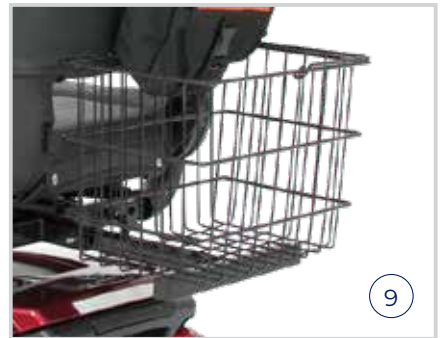

SCOOTER ACCESSORY RANGE

Scoters	1 Oxygen Tank Holder	2 Cane Holder	3 Crutch Holder	4 Sun Shade Canopy	5 Rear Shopping	6 Scooter Flag	7 Cupholder	8 Dust Cover	9 Rear Bucket
HS520									
HS589									
HS828	SCA6686000	SCA668610	SCA668620	SCA668650	SCA668630	SCA668640	—	—	—
HS898									
HS928									
Superlite									
Sonic									
GT	SCA668330	SCA668230	SCA668390	SCA668380	SCA668340	SCA668370	SCA668170	SCA668210	SCA668180
Pathrider