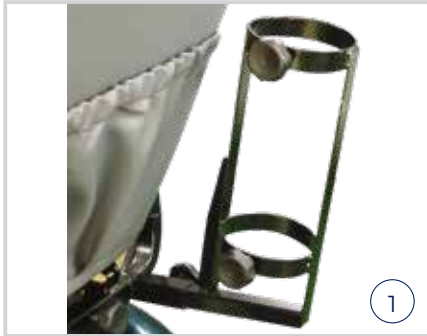

RANGERIDER SCOOTER

MAXI

Rugged and built to last, the Rangerider is everything you want in an outdoor scooter!

Equipped with front and rear suspension, this rear wheel drive scooter is designed for cruising on walking trails or exploring your property. Enjoy total visibility with complete LED lighting. With a user-friendly console and dual hydraulic brakes for added safety, the Rangerider is the perfect way to embrace life in the great outdoors!

FEATURES & BENEFITS

- Limited recline, black vinyl, high-back seat with lumbar support
- Pillow-top headrest
- Flip-up height and angle adjustable armrests
- CTS suspension with adjustable shock absorbers
- Reversing sensors with LED light
- Dual hydraulic brakes

2 YEARS WARRANTY

Available in
STONE GREY

Overall Length (mm)	Overall Width (mm)	Seat Width (mm)	Front / Rear Wheel Size (inch)	Max Speed (km/h)	Ground Clearance (mm)	Turning Radius (mm)	Travel Range (km)	Battery Size (V)	Product Weight incl. batteries (kg)
1560	830 x 1300	560	14.5/14.5	10	140	2430	30	2 x 24V 100AH	180

SCT670581
STONE GREY

* Scooter Frame/Motors/Axles/Brakes 2 Years | Battery 6 Months

SCOOTER ACCESSORY RANGE

Scoters	1 Oxygen Tank Holder	2 Cane Holder	3 Crutch Holder	4 Sun Shade Canopy	5 Rear Shopping	6 Scooter Flag	7 Cupholder	8 Dust Cover	9 Rear Bucket
HS520									
HS589									
HS828	SCA6686000	SCA668610	SCA668620	SCA668650	SCA668630	SCA668640	—	—	—
HS898									
HS928									
Superlite									
Sonic									
GT	SCA668330	SCA668230	SCA668390	SCA668380	SCA668340	SCA668370	SCA668170	SCA668210	SCA668180
Pathrider									